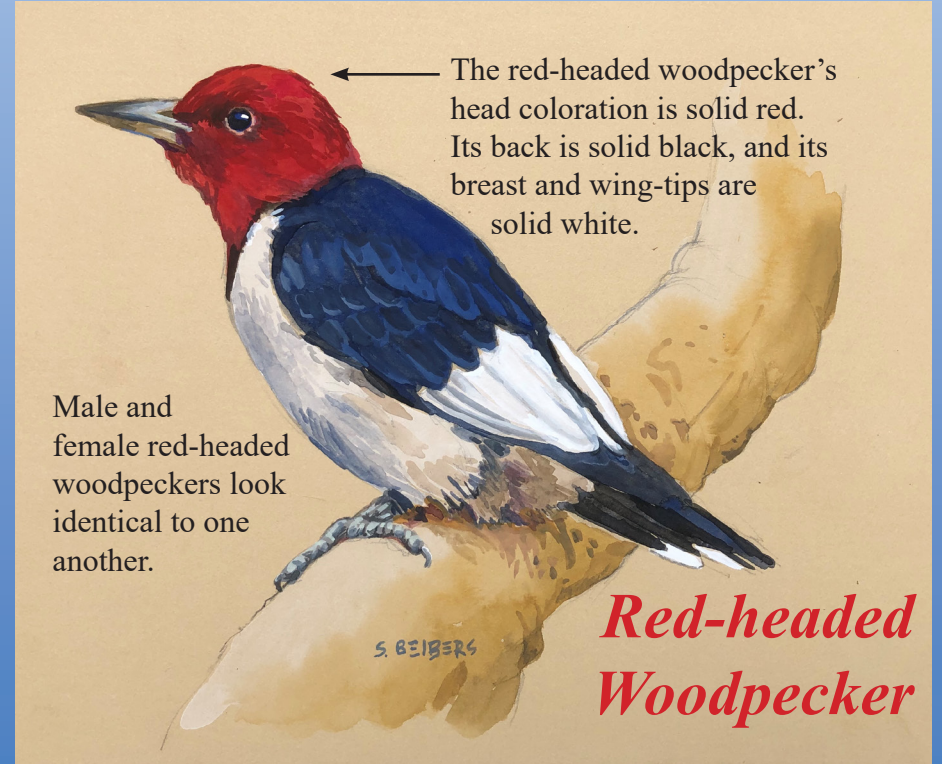

Sketchbook Journal ~ *Head to Head*

Know the differences between the *Red-bellied Woodpecker* and *Red-headed Woodpecker*.

The female red-bellied woodpecker appears to have a "receding hairline."

The red on the head of the male red-bellied woodpecker starts at the top of his bill and extends to the nape of his neck. Both sexes have black and white bars on their backs, and a slight rusty red coloration on their bellies that is often not noticeable.

Red-bellied Woodpecker

The red-headed woodpecker's head coloration is solid red. Its back is solid black, and its breast and wing-tips are solid white.

Male and female red-headed woodpeckers look identical to one another.

Red-headed Woodpecker