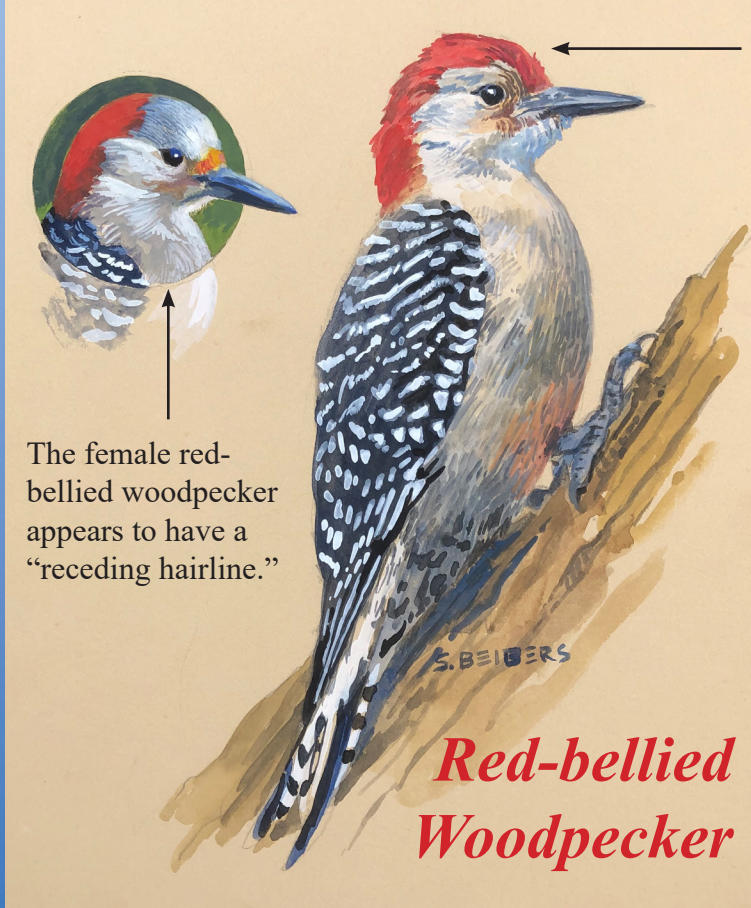

Sketchbook Journal ~ *Head to Head*

Know the differences between the *Red-bellied Woodpecker* and *Red-headed Woodpecker*.

The female red-bellied woodpecker appears to have a "receding hairline."

The red on the head of the male red-bellied woodpecker starts at the top of his bill and extends to the nape of his neck. Both sexes have black and white bars on their backs, and a slight rusty red coloration on their bellies that is often not noticeable.

Red-bellied Woodpecker

The red-headed woodpecker's head coloration is solid red. Its back is solid black, and its breast and wing-tips are solid white.

Male and female red-headed woodpeckers look identical to one another.

Red-headed Woodpecker